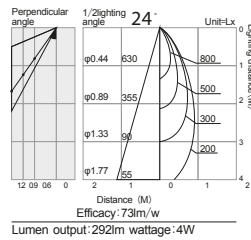

VK LIT

LED 3535 Fixed Recessed Downlight

- Material: Aluminium
- Input voltage 220V-240V
- LED 5 years warranty
- Optional special optical lens

Power	Beam	CCT	Flux	CRI	Color	Drive
4W	15D	3000K	300lm	RA>80	Silver	350mA
	24D	3000K	292lm	RA>80	Silver	350mA
	38D	3000K	284lm	RA>80	Silver	350mA