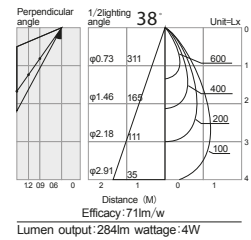

VK LIT

LED 3535 Fixed Recessed Downlight

- Material: Aluminium
- Input voltage 220V-240V
- LED 5 years warranty
- Optional special optical lens

Power	Beam	CCT	Flux	CRI	Color	Drive
4W	15D	3000K	300lm	RA>80	Silver	350mA
	24D	3000K	292lm	RA>80	Silver	350mA
	38D	3000K	284lm	RA>80	Silver	350mA