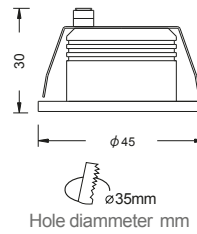

VK LIT

LED 3535 Fixed Recessed Downlight

- Material: Aluminium
- Input voltage 220V-240V
- LED 5 years warranty
- Optional special optical lens

Power	Beam	CCT	Flux	CRI	Color	Drive
4W	15D	3000K	300lm	RA>80	Silver	350mA
	24D	3000K	292lm	RA>80	Silver	350mA
	38D	3000K	284lm	RA>80	Silver	350mA