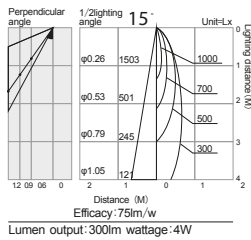

VK LIT

LED 3535 Fixed Recessed Downlight

- Material: Aluminium
- Input voltage 220V-240V
- LED 5 years warranty
- Optional special optical lens

Power	Beam	CCT	Flux	CRI	Color	Drive
4W	15D	3000K	300lm	RA>80	Silver	350mA
	24D	3000K	292lm	RA>80	Silver	350mA
	38D	3000K	284lm	RA>80	Silver	350mA