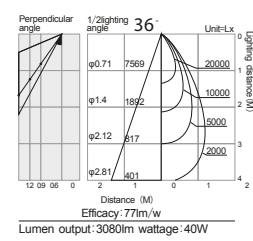

TECHNICAL DETAILS

Power	Beam	CCT	Flux	CRI	Color	Drive
20W	12D	3000K	1500 lm	RA>80	BK/WH	500mA
	24D	3000K	1460 lm	RA>80	BK/WH	500mA
	36D	3000K	1420 lm	RA>80	BK/WH	500mA
25W	12D	3000K	2075 lm	RA>80	BK/WH	600mA
	24D	3000K	2025 lm	RA>80	BK/WH	600mA
	36D	3000K	1975 lm	RA>80	BK/WH	600mA

- Adjustable angle -side 90
- Rotational angle 350
- Minimum distance 0.2m
- Indoor use
- IP20 Protection degree
- Flammable object surface using
- Surge proof

TECHNICAL DETAILS

Power	Beam	CCT	Flux	CRI	Color	Drive
35W	12D	3000K	2835 lm	RA>80	BK/WH	900mA
	24D	3000K	2800 lm	RA>80	BK/WH	900mA
	36D	3000K	2730 lm	RA>80	BK/WH	900mA
40W	12D	3000K	3160 lm	RA>80	BK/WH	1050mA
	24D	3000K	3120 lm	RA>80	BK/WH	1050mA
	36D	3000K	3080 lm	RA>80	BK/WH	1050mA

- Adjustable angle -side 90
- Rotational angle 350
- Minimum distance 0.2m
- Indoor use
- IP20 Protection degree
- Flammable object surface using
- Surge proof