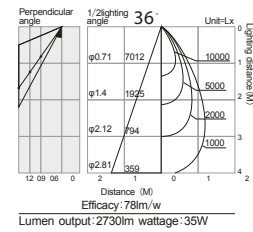

TECHNICAL DETAILS

Power	Beam	CCT	Flux	CRI	Color	Drive
20W	12D	3000K	1500 lm	RA>80	BK/WH	500mA
	24D	3000K	1460 lm	RA>80	BK/WH	500mA
	36D	3000K	1420 lm	RA>80	BK/WH	500mA
25W	12D	3000K	2075 lm	RA>80	BK/WH	600mA
	24D	3000K	2025 lm	RA>80	BK/WH	600mA
	36D	3000K	1975 lm	RA>80	BK/WH	600mA

- Adjustable angle -side 90
- Rotational angle 350
- Minimum distance 0.2m
- Indoor use
- IP20 Protection degree
- Flammable object surface using
- Surge proof

TECHNICAL DETAILS

Power	Beam	CCT	Flux	CRI	Color	Drive
35W	12D	3000K	2835 lm	RA>80	BK/WH	900mA
	24D	3000K	2800 lm	RA>80	BK/WH	900mA
	36D	3000K	2730 lm	RA>80	BK/WH	900mA
40W	12D	3000K	3160 lm	RA>80	BK/WH	1050mA
	24D	3000K	3120 lm	RA>80	BK/WH	1050mA
	36D	3000K	3080 lm	RA>80	BK/WH	1050mA

- Adjustable angle -side 90
- Rotational angle 350
- Minimum distance 0.2m
- Indoor use
- IP20 Protection degree
- Flammable object surface using
- Surge proof