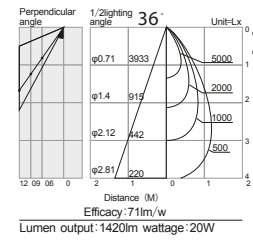

TECHNICAL DETAILS

Power	Beam	CCT	Flux	CRI	Color	Drive
20W	12D	3000K	1500 lm	RA>80	BK/WH	500mA
	24D	3000K	1460 lm	RA>80	BK/WH	500mA
	36D	3000K	1420 lm	RA>80	BK/WH	500mA
25W	12D	3000K	2075 lm	RA>80	BK/WH	600mA
	24D	3000K	2025 lm	RA>80	BK/WH	600mA
	36D	3000K	1975 lm	RA>80	BK/WH	600mA

- Adjustable angle -side 90
- Rotational angle 350
- Minimum distance 0.2m
- Indoor use
- IP20 Protection degree
- Flammable object surface using
- Surge proof

TECHNICAL DETAILS

Power	Beam	CCT	Flux	CRI	Color	Drive
35W	12D	3000K	2835 lm	RA>80	BK/WH	900mA
	24D	3000K	2800 lm	RA>80	BK/WH	900mA
	36D	3000K	2730 lm	RA>80	BK/WH	900mA
40W	12D	3000K	3160 lm	RA>80	BK/WH	1050mA
	24D	3000K	3120 lm	RA>80	BK/WH	1050mA
	36D	3000K	3080 lm	RA>80	BK/WH	1050mA

- Adjustable angle -side 90
- Rotational angle 350
- Minimum distance 0.2m
- Indoor use
- IP20 Protection degree
- Flammable object surface using
- Surge proof