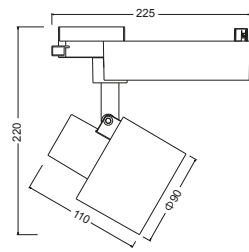

VK NUR

LED COB Adjustable Spotlight On Track

- Material: Aluminium
- Input voltage 220V-240V
- LED 5 years warranty
- Optional special optical lens

LED COB Adjustable Spotlight On Track

- Material: Aluminium
- Input voltage 220V-240V
- LED 5 years warranty
- Optional special optical lens