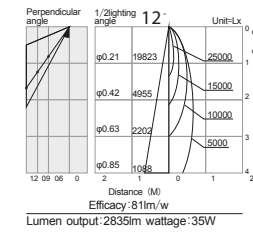

TECHNICAL DETAILS

Power	Beam	CCT	Flux	CRI	Color	Drive
20W	12D	3000K	1500 lm	RA>80	BK/WH	500mA
	24D	3000K	1460 lm	RA>80	BK/WH	500mA
	36D	3000K	1420 lm	RA>80	BK/WH	500mA
25W	12D	3000K	2075 lm	RA>80	BK/WH	600mA
	24D	3000K	2025 lm	RA>80	BK/WH	600mA
	36D	3000K	1975 lm	RA>80	BK/WH	600mA

- Adjustable angle -side 90
- Rotational angle 350
- Minimum distance 0.2m
- Indoor use
- IP20 Protection degree
- Flammable object surface using
- Surge proof

TECHNICAL DETAILS

Power	Beam	CCT	Flux	CRI	Color	Drive
35W	12D	3000K	2835 lm	RA>80	BK/WH	900mA
	24D	3000K	2800 lm	RA>80	BK/WH	900mA
	36D	3000K	2730 lm	RA>80	BK/WH	900mA
40W	12D	3000K	3160 lm	RA>80	BK/WH	1050mA
	24D	3000K	3120 lm	RA>80	BK/WH	1050mA
	36D	3000K	3080 lm	RA>80	BK/WH	1050mA

- Adjustable angle -side 90
- Rotational angle 350
- Minimum distance 0.2m
- Indoor use
- IP20 Protection degree
- Flammable object surface using
- Surge proof