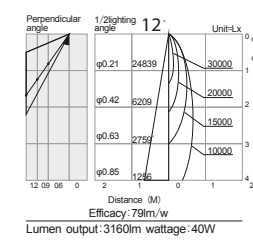

TECHNICAL DETAILS

Power	Beam	CCT	Flux	CRI	Color	Drive
20W	12D	3000K	1500 lm	RA>80	BK/WH	500mA
	24D	3000K	1460 lm	RA>80	BK/WH	500mA
	36D	3000K	1420 lm	RA>80	BK/WH	500mA
25W	12D	3000K	2075 lm	RA>80	BK/WH	600mA
	24D	3000K	2025 lm	RA>80	BK/WH	600mA
	36D	3000K	1975 lm	RA>80	BK/WH	600mA

- Adjustable angle -side 90
- Rotational angle 350
- Minimum distance 0.2m
- Indoor use
- IP20 Protection degree
- Flammable object surface using
- Surge proof

TECHNICAL DETAILS

Power	Beam	CCT	Flux	CRI	Color	Drive
35W	12D	3000K	2835 lm	RA>80	BK/WH	900mA
	24D	3000K	2800 lm	RA>80	BK/WH	900mA
	36D	3000K	2730 lm	RA>80	BK/WH	900mA
40W	12D	3000K	3160 lm	RA>80	BK/WH	1050mA
	24D	3000K	3120 lm	RA>80	BK/WH	1050mA
	36D	3000K	3080 lm	RA>80	BK/WH	1050mA

- Adjustable angle -side 90
- Rotational angle 350
- Minimum distance 0.2m
- Indoor use
- IP20 Protection degree
- Flammable object surface using
- Surge proof