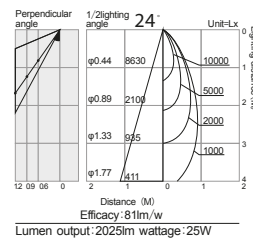

TECHNICAL DETAILS

Power	Beam	CCT	Flux	CRI	Color	Drive
20W	12D	3000K	1500 lm	RA>80	BK/WH	500mA
	24D	3000K	1460 lm	RA>80	BK/WH	500mA
	36D	3000K	1420 lm	RA>80	BK/WH	500mA
25W	12D	3000K	2075 lm	RA>80	BK/WH	600mA
	24D	3000K	2025 lm	RA>80	BK/WH	600mA
	36D	3000K	1975 lm	RA>80	BK/WH	600mA

- Adjustable angle -side 90
- Rotational angle 350
- Minimum distance 0.2m
- Indoor use
- IP20 Protection degree
- Flammable object surface using
- Surge proof

TECHNICAL DETAILS

Power	Beam	CCT	Flux	CRI	Color	Drive
35W	12D	3000K	2835 lm	RA>80	BK/WH	900mA
	24D	3000K	2800 lm	RA>80	BK/WH	900mA
	36D	3000K	2730 lm	RA>80	BK/WH	900mA
40W	12D	3000K	3160 lm	RA>80	BK/WH	1050mA
	24D	3000K	3120 lm	RA>80	BK/WH	1050mA
	36D	3000K	3080 lm	RA>80	BK/WH	1050mA

- Adjustable angle -side 90
- Rotational angle 350
- Minimum distance 0.2m
- Indoor use
- IP20 Protection degree
- Flammable object surface using
- Surge proof