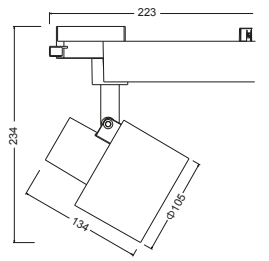

TECHNICAL DETAILS

Power	Beam	CCT	Flux	CRI	Color	Drive
20W	12D	3000K	1500 lm	RA>80	BK/WH	500mA
	24D	3000K	1460 lm	RA>80	BK/WH	500mA
	36D	3000K	1420 lm	RA>80	BK/WH	500mA
25W	12D	3000K	2075 lm	RA>80	BK/WH	600mA
	24D	3000K	2025 lm	RA>80	BK/WH	600mA
	36D	3000K	1975 lm	RA>80	BK/WH	600mA

- Adjustable angle -side 90
- Rotational angle 350
- Minimum distance 0.2m
- Indoor use
- IP20 Protection degree
- Flammable object surface using
- Surge proof

TECHNICAL DETAILS

Power	Beam	CCT	Flux	CRI	Color	Drive
35W	12D	3000K	2835 lm	RA>80	BK/WH	900mA
	24D	3000K	2800 lm	RA>80	BK/WH	900mA
	36D	3000K	2730 lm	RA>80	BK/WH	900mA
40W	12D	3000K	3160 lm	RA>80	BK/WH	1050mA
	24D	3000K	3120 lm	RA>80	BK/WH	1050mA
	36D	3000K	3080 lm	RA>80	BK/WH	1050mA

- Adjustable angle -side 90
- Rotational angle 350
- Minimum distance 0.2m
- Indoor use
- IP20 Protection degree
- Flammable object surface using
- Surge proof