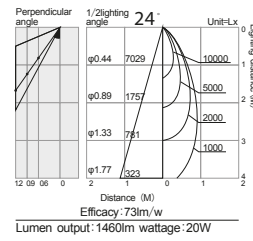

TECHNICAL DETAILS

Power	Beam	CCT	Flux	CRI	Color	Drive
20W	12D	3000K	1500 lm	RA>80	BK/WH	500mA
	24D	3000K	1460 lm	RA>80	BK/WH	500mA
	36D	3000K	1420 lm	RA>80	BK/WH	500mA
25W	12D	3000K	2075 lm	RA>80	BK/WH	600mA
	24D	3000K	2025 lm	RA>80	BK/WH	600mA
	36D	3000K	1975 lm	RA>80	BK/WH	600mA

- Adjustable angle -side 90
- Rotational angle 350
- Minimum distance 0.2m
- Indoor use
- IP20 Protection degree
- Flammable object surface using
- Surge proof

TECHNICAL DETAILS

Power	Beam	CCT	Flux	CRI	Color	Drive
35W	12D	3000K	2835 lm	RA>80	BK/WH	900mA
	24D	3000K	2800 lm	RA>80	BK/WH	900mA
	36D	3000K	2730 lm	RA>80	BK/WH	900mA
40W	12D	3000K	3160 lm	RA>80	BK/WH	1050mA
	24D	3000K	3120 lm	RA>80	BK/WH	1050mA
	36D	3000K	3080 lm	RA>80	BK/WH	1050mA

- Adjustable angle -side 90
- Rotational angle 350
- Minimum distance 0.2m
- Indoor use
- IP20 Protection degree
- Flammable object surface using
- Surge proof