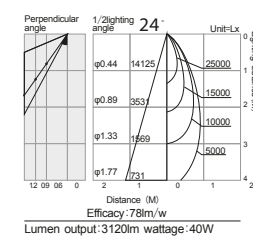

TECHNICAL DETAILS

Power	Beam	CCT	Flux	CRI	Color	Drive
20W	12D	3000K	1500 lm	RA>80	BK/WH	500mA
	24D	3000K	1460 lm	RA>80	BK/WH	500mA
	36D	3000K	1420 lm	RA>80	BK/WH	500mA
25W	12D	3000K	2075 lm	RA>80	BK/WH	600mA
	24D	3000K	2025 lm	RA>80	BK/WH	600mA
	36D	3000K	1975 lm	RA>80	BK/WH	600mA

- Adjustable angle -side 90
- Rotational angle 350
- Minimum distance 0.2m
- Indoor use
- IP20 Protection degree
- Flammable object surface using
- Surge proof

TECHNICAL DETAILS

Power	Beam	CCT	Flux	CRI	Color	Drive
35W	12D	3000K	2835 lm	RA>80	BK/WH	900mA
	24D	3000K	2800 lm	RA>80	BK/WH	900mA
	36D	3000K	2730 lm	RA>80	BK/WH	900mA
40W	12D	3000K	3160 lm	RA>80	BK/WH	1050mA
	24D	3000K	3120 lm	RA>80	BK/WH	1050mA
	36D	3000K	3080 lm	RA>80	BK/WH	1050mA

- Adjustable angle -side 90
- Rotational angle 350
- Minimum distance 0.2m
- Indoor use
- IP20 Protection degree
- Flammable object surface using
- Surge proof