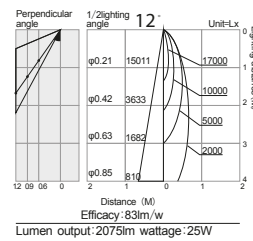

TECHNICAL DETAILS

Power	Beam	CCT	Flux	CRI	Color	Drive
20W	12D	3000K	1500 lm	RA>80	BK/WH	500mA
	24D	3000K	1460 lm	RA>80	BK/WH	500mA
	36D	3000K	1420 lm	RA>80	BK/WH	500mA
25W	12D	3000K	2075 lm	RA>80	BK/WH	600mA
	24D	3000K	2025 lm	RA>80	BK/WH	600mA
	36D	3000K	1975 lm	RA>80	BK/WH	600mA

- Adjustable angle -side 90
- Rotational angle 350
- Minimum distance 0.2m
- Indoor use
- IP20 Protection degree
- Flammable object surface using
- Surge proof

TECHNICAL DETAILS

Power	Beam	CCT	Flux	CRI	Color	Drive
35W	12D	3000K	2835 lm	RA>80	BK/WH	900mA
	24D	3000K	2800 lm	RA>80	BK/WH	900mA
	36D	3000K	2730 lm	RA>80	BK/WH	900mA
40W	12D	3000K	3160 lm	RA>80	BK/WH	1050mA
	24D	3000K	3120 lm	RA>80	BK/WH	1050mA
	36D	3000K	3080 lm	RA>80	BK/WH	1050mA

- Adjustable angle -side 90
- Rotational angle 350
- Minimum distance 0.2m
- Indoor use
- IP20 Protection degree
- Flammable object surface using
- Surge proof