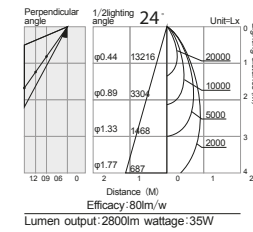

TECHNICAL DETAILS

Power	Beam	CCT	Flux	CRI	Color	Drive
20W	12D	3000K	1500 lm	RA>80	BK/WH	500mA
	24D	3000K	1460 lm	RA>80	BK/WH	500mA
	36D	3000K	1420 lm	RA>80	BK/WH	500mA
25W	12D	3000K	2075 lm	RA>80	BK/WH	600mA
	24D	3000K	2025 lm	RA>80	BK/WH	600mA
	36D	3000K	1975 lm	RA>80	BK/WH	600mA

- Adjustable angle -side 90
- Rotational angle 350
- Minimum distance 0.2m
- Indoor use
- IP20 Protection degree
- Flammable object surface using
- Surge proof

TECHNICAL DETAILS

Power	Beam	CCT	Flux	CRI	Color	Drive
35W	12D	3000K	2835 lm	RA>80	BK/WH	900mA
	24D	3000K	2800 lm	RA>80	BK/WH	900mA
	36D	3000K	2730 lm	RA>80	BK/WH	900mA
40W	12D	3000K	3160 lm	RA>80	BK/WH	1050mA
	24D	3000K	3120 lm	RA>80	BK/WH	1050mA
	36D	3000K	3080 lm	RA>80	BK/WH	1050mA

- Adjustable angle -side 90
- Rotational angle 350
- Minimum distance 0.2m
- Indoor use
- IP20 Protection degree
- Flammable object surface using
- Surge proof