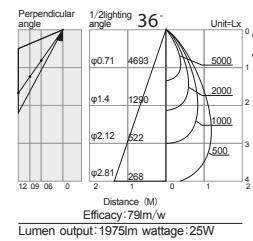

TECHNICAL DETAILS

Power	Beam	CCT	Flux	CRI	Color	Drive
20W	12D	3000K	1500 lm	RA>80	BK/WH	500mA
	24D	3000K	1460 lm	RA>80	BK/WH	500mA
	36D	3000K	1420 lm	RA>80	BK/WH	500mA
25W	12D	3000K	2075 lm	RA>80	BK/WH	600mA
	24D	3000K	2025 lm	RA>80	BK/WH	600mA
	36D	3000K	1975 lm	RA>80	BK/WH	600mA

- Adjustable angle -side 90
- Rotational angle 350
- Minimum distance 0.2m
- Indoor use
- IP20 Protection degree
- Flammable object surface using
- Surge proof

TECHNICAL DETAILS

Power	Beam	CCT	Flux	CRI	Color	Drive
35W	12D	3000K	2835 lm	RA>80	BK/WH	900mA
	24D	3000K	2800 lm	RA>80	BK/WH	900mA
	36D	3000K	2730 lm	RA>80	BK/WH	900mA
40W	12D	3000K	3160 lm	RA>80	BK/WH	1050mA
	24D	3000K	3120 lm	RA>80	BK/WH	1050mA
	36D	3000K	3080 lm	RA>80	BK/WH	1050mA

- Adjustable angle -side 90
- Rotational angle 350
- Minimum distance 0.2m
- Indoor use
- IP20 Protection degree
- Flammable object surface using
- Surge proof