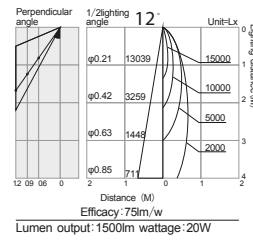

TECHNICAL DETAILS

Power	Beam	CCT	Flux	CRI	Color	Drive
20W	12D	3000K	1500 lm	RA>80	BK/WH	500mA
	24D	3000K	1460 lm	RA>80	BK/WH	500mA
	36D	3000K	1420 lm	RA>80	BK/WH	500mA
25W	12D	3000K	2075 lm	RA>80	BK/WH	600mA
	24D	3000K	2025 lm	RA>80	BK/WH	600mA
	36D	3000K	1975 lm	RA>80	BK/WH	600mA

- Adjustable angle -side 90
- Rotational angle 350
- Minimum distance 0.2m
- Indoor use
- IP20 Protection degree
- Flammable object surface using
- Surge proof

TECHNICAL DETAILS

Power	Beam	CCT	Flux	CRI	Color	Drive
35W	12D	3000K	2835 lm	RA>80	BK/WH	900mA
	24D	3000K	2800 lm	RA>80	BK/WH	900mA
	36D	3000K	2730 lm	RA>80	BK/WH	900mA
40W	12D	3000K	3160 lm	RA>80	BK/WH	1050mA
	24D	3000K	3120 lm	RA>80	BK/WH	1050mA
	36D	3000K	3080 lm	RA>80	BK/WH	1050mA

- Adjustable angle -side 90
- Rotational angle 350
- Minimum distance 0.2m
- Indoor use
- IP20 Protection degree
- Flammable object surface using
- Surge proof