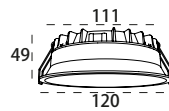

TIEF-9W

LED 9W | 280-300mA
>80CRI | 800Lm | >77%Eff