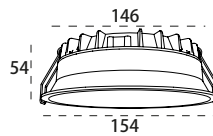

TIEF-15W

LED 15W | 280-300mA
>80CRI | 1370Lm | >77%Eff